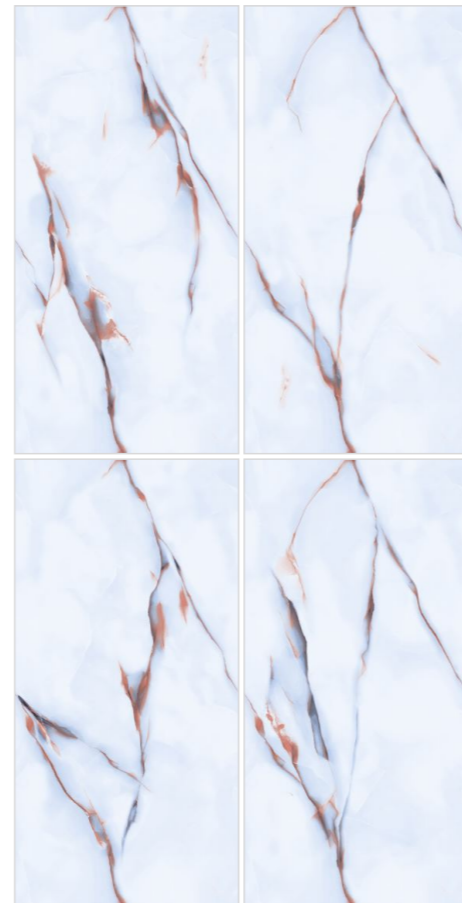

600X1200MM
GLOSSY SURFACE
04 RANDOM

NICOLAS ASH

Glimpse of **Beonyx Blue**

BACK TO INDEX

SURFACE : **GLOSSY ENDLESS**

4 RANDOM FACES

BEONYX BLUE

600X1200MM
GLOSSY SURFACE
04 RANDOM