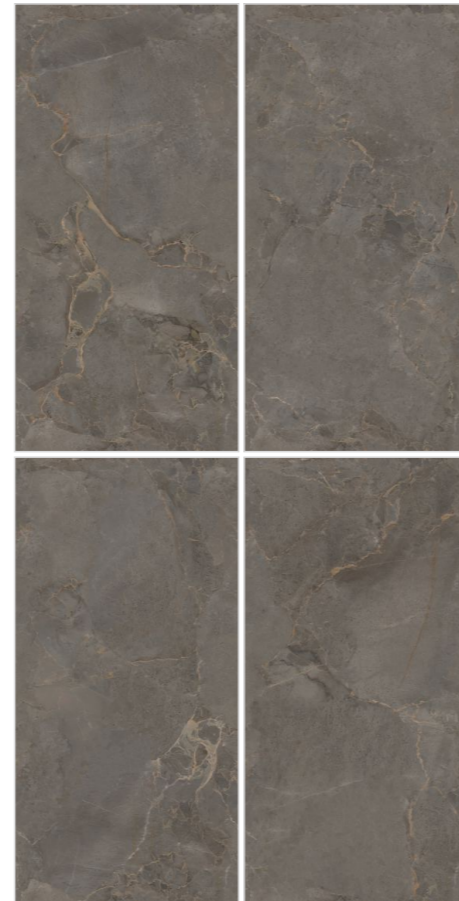

BACK TO INDEX

SURFACE : **GLOSSY ENDLESS**

4 RANDOM FACES

LOVATA BROWN

600X1200MM
GLOSSY SURFACE
04 RANDOM

LOVATA NERO

600X1200MM
GLOSSY SURFACE
04 RANDOM

MOSKI CREMA